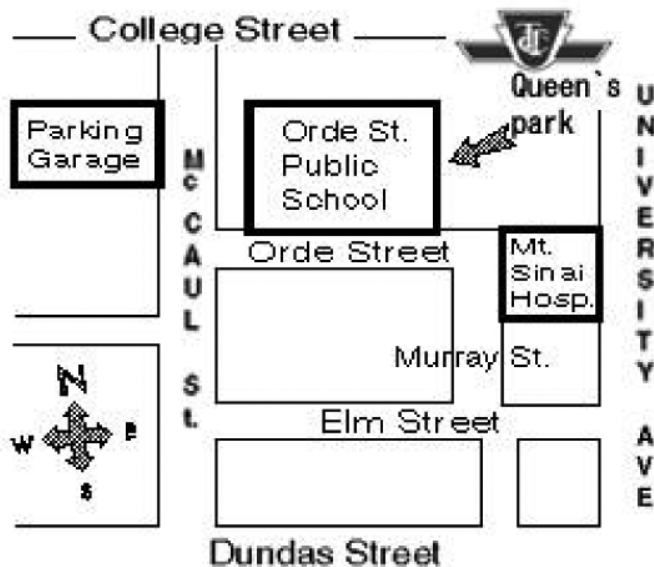

Registration begins Saturday, September 10, 2011, 9:30 to 12:00 noon

Orde Street Public School

Welcome children and adults of all backgrounds

Your source for
Japanese Language
and
Culture Education